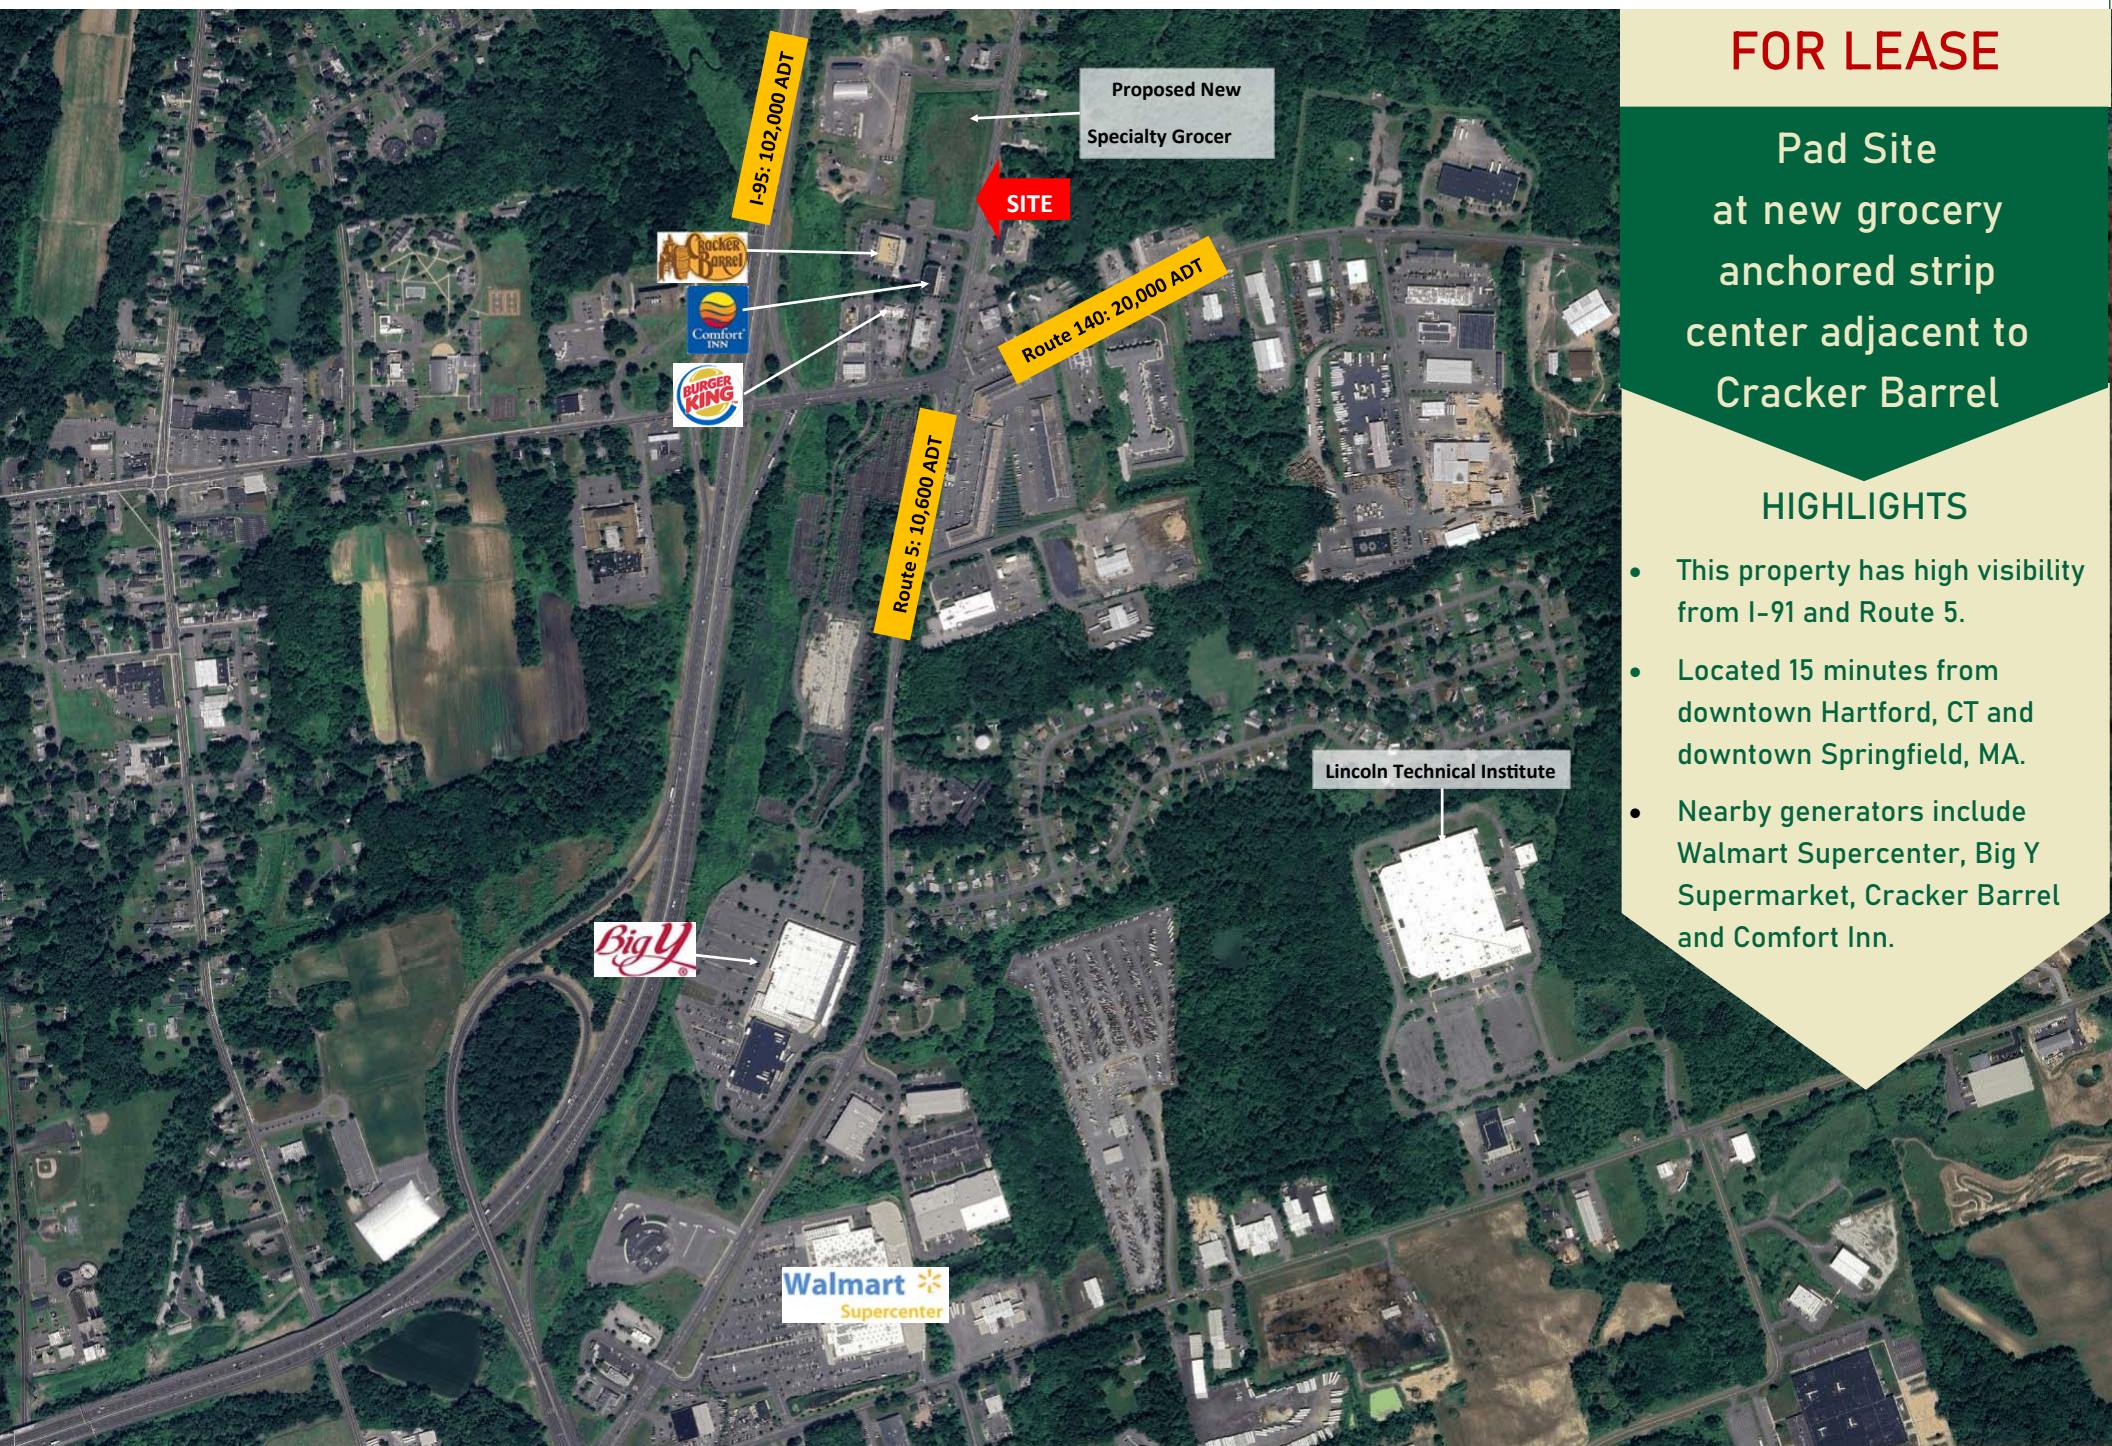

**FOR LEASE**

Pad Site  
at new grocery  
anchored strip  
center adjacent to  
Cracker Barrel

### HIGHLIGHTS

- This property has high visibility from I-91 and Route 5.
- Located 15 minutes from downtown Hartford, CT and downtown Springfield, MA.
- Nearby generators include Walmart Supercenter, Big Y Supermarket, Cracker Barrel and Comfort Inn.

## SITE OVERVIEW

- The location is adjacent to a proposed specialty grocer.
- Trade area is under-served with quality quick and casual dining options.
- Highway signage visibility to over 100,000 vehicles per day on I-91.

## EMPLOYEES

3 Miles	12,354
5 Miles	35,513
7 Miles	65,369
10 Miles	145,484

**FOR LEASE**

Pad Site  
at new grocery anchored  
strip center adjacent to  
Cracker Barrel